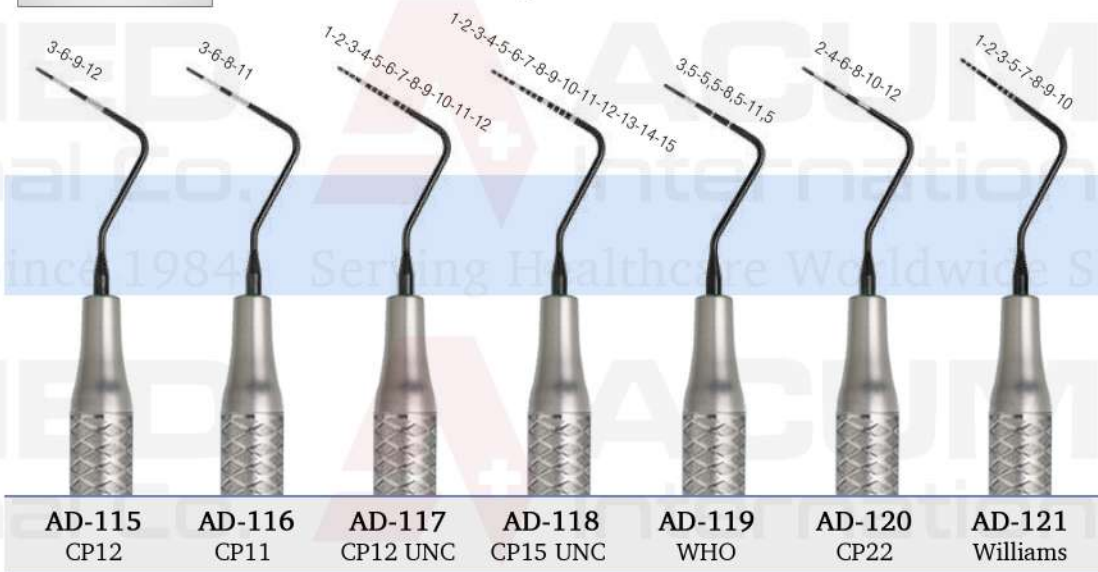

Periodontal probes with Titanium Black Coating and Laser Marked Black background to highlight the contrast ratio for better reading
Rounded tip to prevent traumatic issue
Accurate millimeter scale markings realized by laser
Atraumatic scale non-grooved for a smooth transition