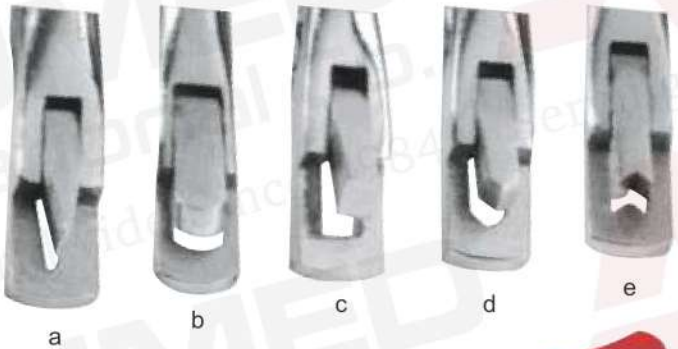

40-146-14
Tattooing Forceps
(A)