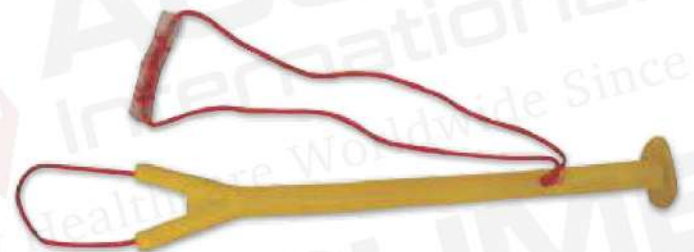

40-127-12  
Pig Catcher

40-132-12  
Obstetric Chain 30", S.S or N.P

40-128-12  
Aluminum Mini  
Hog Catcher

40-133-12  
Obstetric Chain  
60", S.S or N.P

40-129-12  
Calf Puller

40-134-12  
Lambing Aid Plastic

40-130-12  
Calving Assist  
Forceps S.S

40-135-12  
Wire Handle

40-131-12  
Obstetric Forceps For  
Pig About 52cm Long, S.S

40-136-12  
Wire Handle

40-145-13  
Ear Notcher - A-type

40-140-14

40-140-13  
Ear Notcher S.S  
Design in the Center  
of the ear