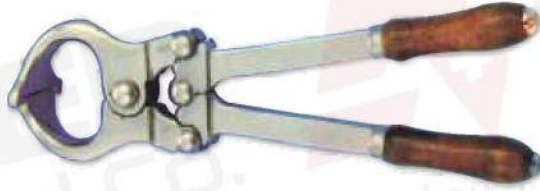

# Veterinary Tools

Cow - Horse - Dog - Cats

**DD-001**  
Bloodless Castrator  
48cm (30cm, 36cm, 40cm)  
(For Bulls and Big Animals)

**DD-002**  
Bloodless Castrator  
with Cord-Stop  
48cm (30cm, 36cm, 40cm)  
(For Bulls and Big Animals)

**DD-003**  
Bloodless Castrator  
23cm  
(for Lambs and Rabbit)

**DD-003-PH**

**DD-006**  
Heavy Duty Marking  
Ring Applicator

**DD-007**  
Castrator Heavy Duty  
with Pin

**DD-008**  
De White Emasculator S.S  
23cm, 30cm